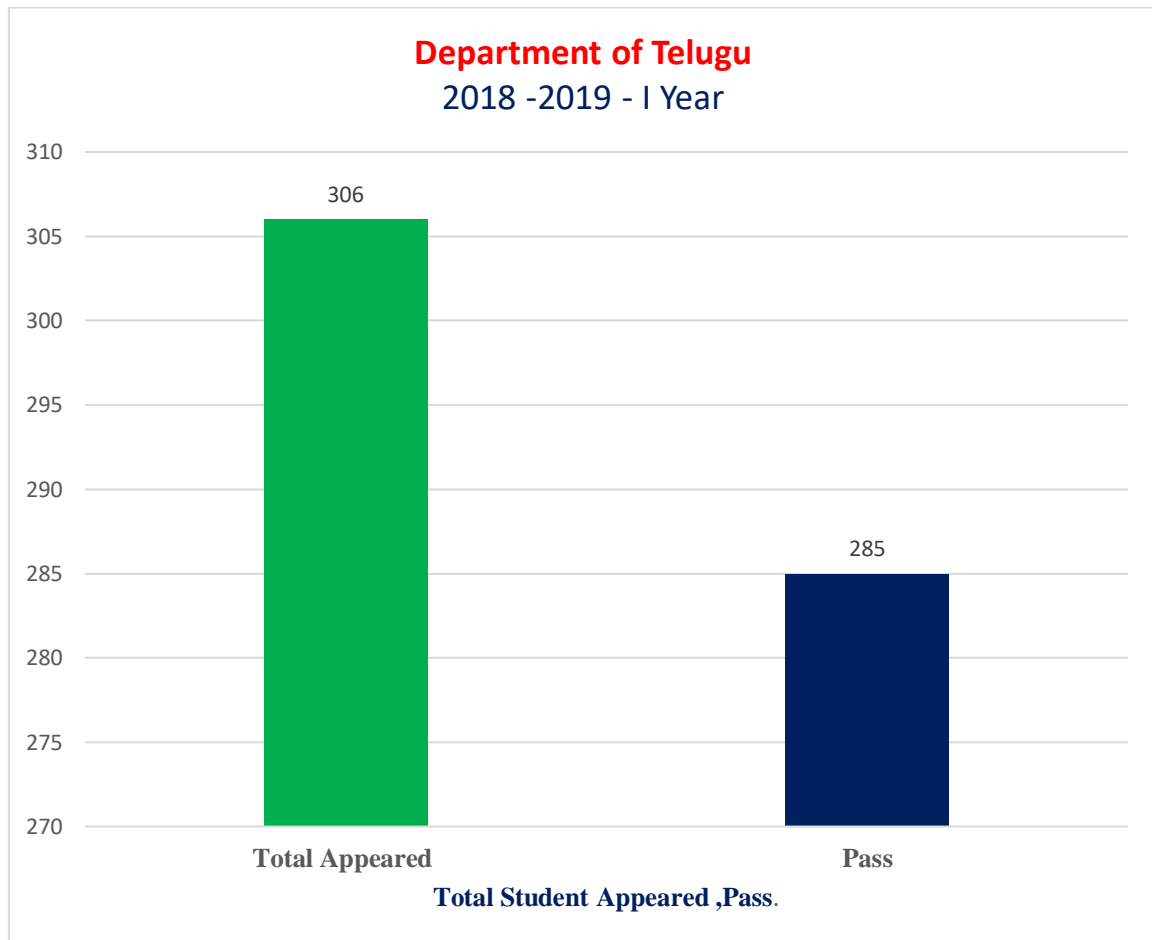

## RESULTS ANALYSIS

---

<b>2018-2019</b>		
<b>YEAR</b>	<b>Total Appeared</b>	<b>Pass</b>
<b>I Year</b>	<b>306</b>	<b>285</b>

2019-2020		
YEAR	Total Appeared	Pass
I Year	268	245

<b>2020-2021</b>		
<b>YEAR</b>	<b>Total Appeared</b>	<b>Pass</b>
<b>I Year</b>	<b>453</b>	<b>337</b>

2021-2022		
YEAR	Total Appeared	Pass
I Year	424	328

**DEPARTMENT OF TELUGU**  
**RESULTS ANALYSIS**  
**II YEAR**

<b>2018-2019</b>		
<b>YEAR</b>	<b>Total Appeared</b>	<b>Pass</b>
<b>II Year</b>	169	163

<b>2019-2020</b>		
<b>YEAR</b>	<b>Total Appeared</b>	<b>Pass</b>
<b>II Year</b>	138	135