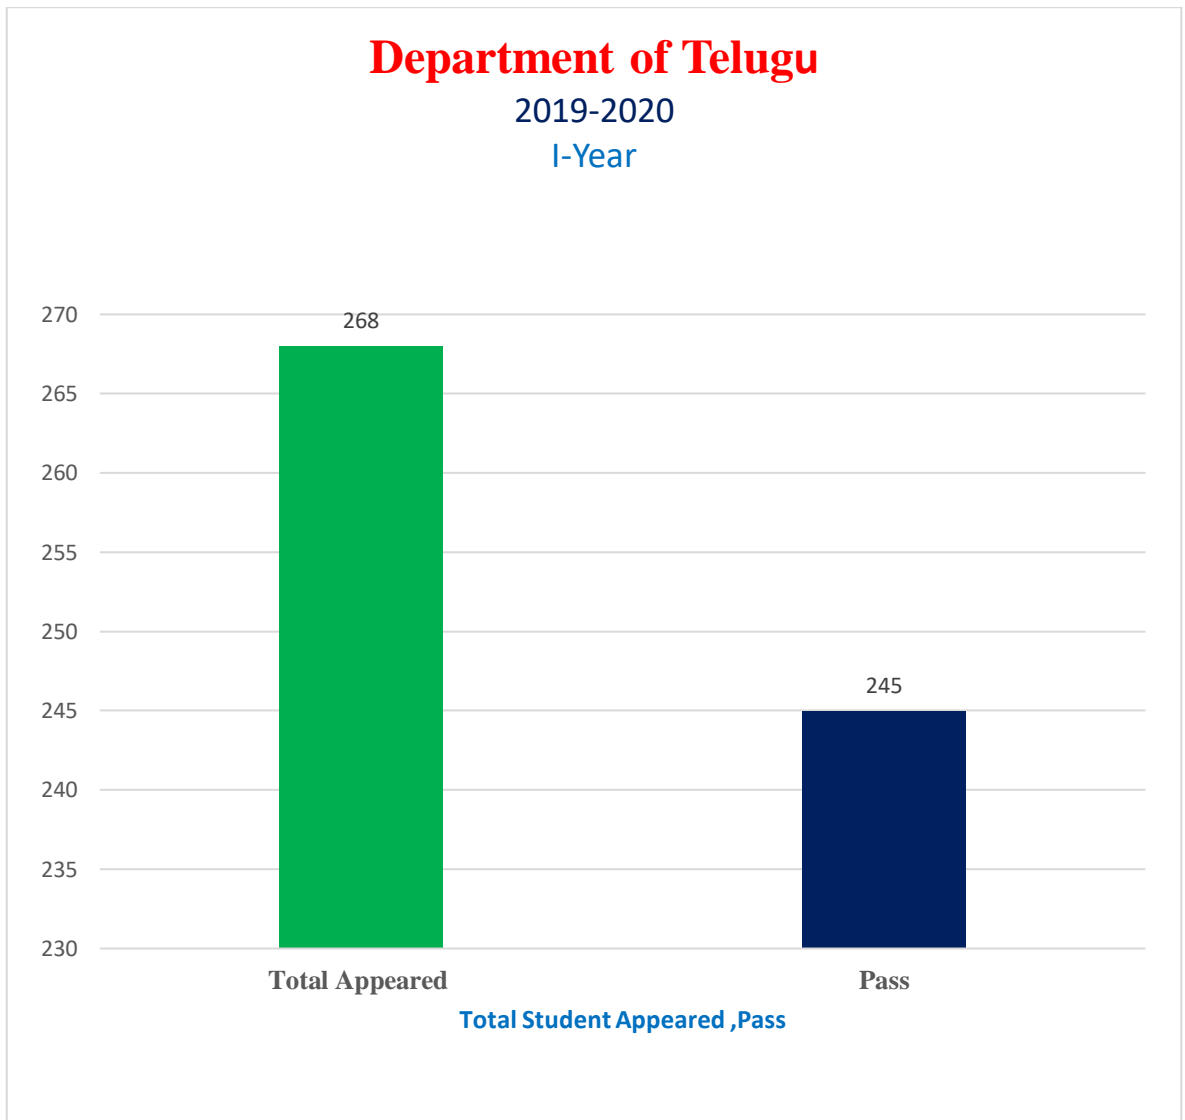

## RESULTS ANALYSIS

---

<b>2018-2019</b>		
<b>YEAR</b>	<b>Total Appeared</b>	<b>Pass</b>
<b>I Year</b>	<b>306</b>	<b>285</b>

2019-2020		
YEAR	Total Appeared	Pass
I Year	268	245

<b>2020-2021</b>		
<b>YEAR</b>	<b>Total Appeared</b>	<b>Pass</b>
<b>I Year</b>	<b>453</b>	<b>337</b>

2021-2022		
YEAR	Total Appeared	Pass
I Year	424	328

**DEPARTMENT OF TELUGU**  
**RESULTS ANALYSIS**  
**II YEAR**

<b>2018-2019</b>		
<b>YEAR</b>	<b>Total Appeared</b>	<b>Pass</b>
<b>II Year</b>	169	163

<b>2019-2020</b>		
<b>YEAR</b>	<b>Total Appeared</b>	<b>Pass</b>
<b>II Year</b>	138	135