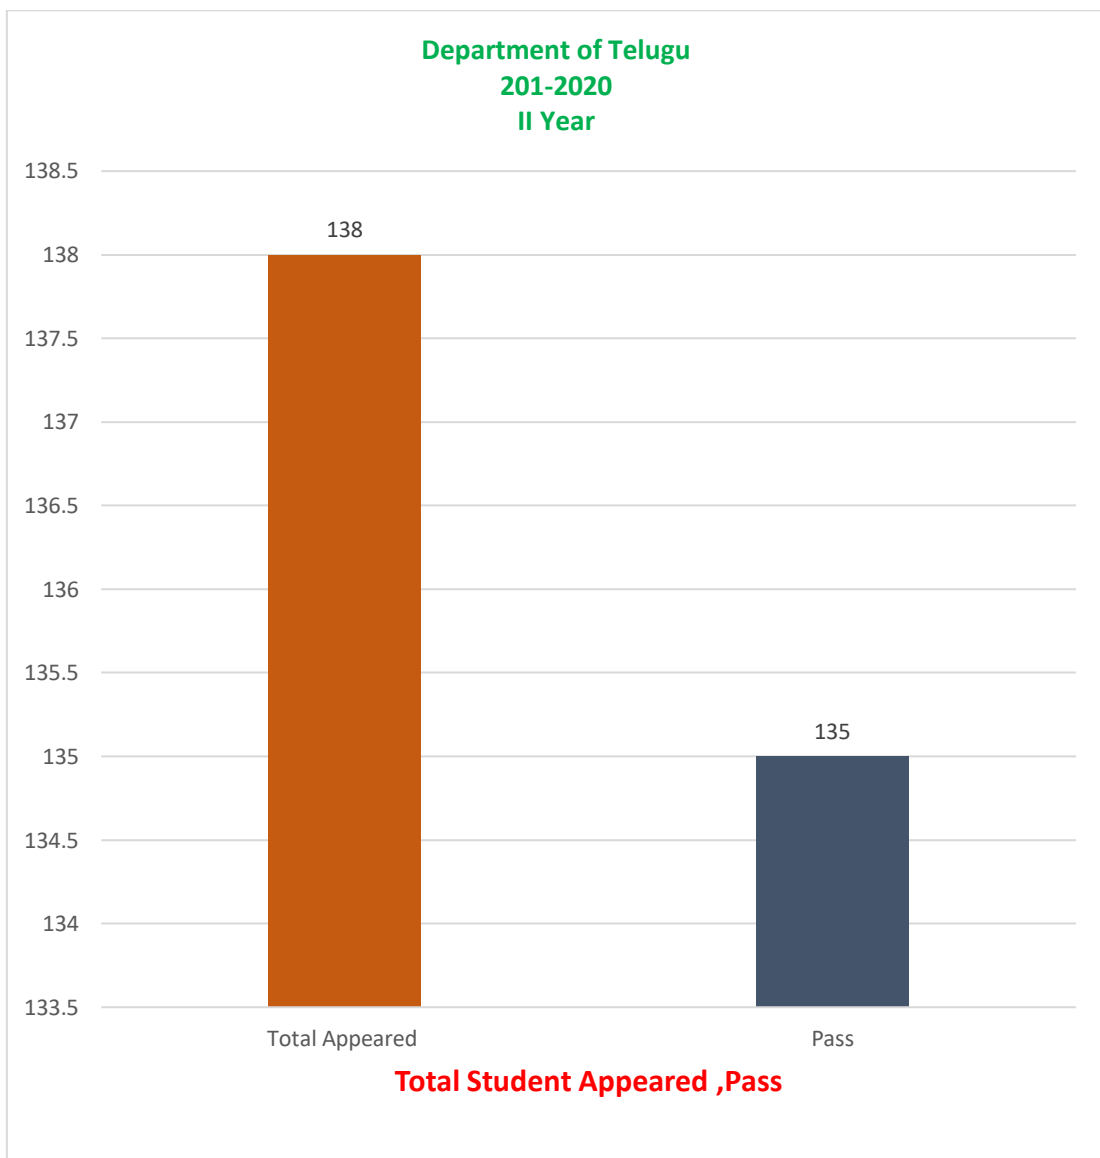

2021-2022		
YEAR	Total Appeared	Pass
I Year	424	328

**DEPARTMENT OF TELUGU**  
**RESULTS ANALYSIS**  
**II YEAR**

<b>2018-2019</b>		
<b>YEAR</b>	<b>Total Appeared</b>	<b>Pass</b>
<b>II Year</b>	169	163

<b>2019-2020</b>		
<b>YEAR</b>	<b>Total Appeared</b>	<b>Pass</b>
<b>II Year</b>	138	135

2020-2021		
YEAR	Total Appeared	Pass
II Year	127	120

2021-2022		
YEAR	Total Appeared	Pass
II Year	207	180