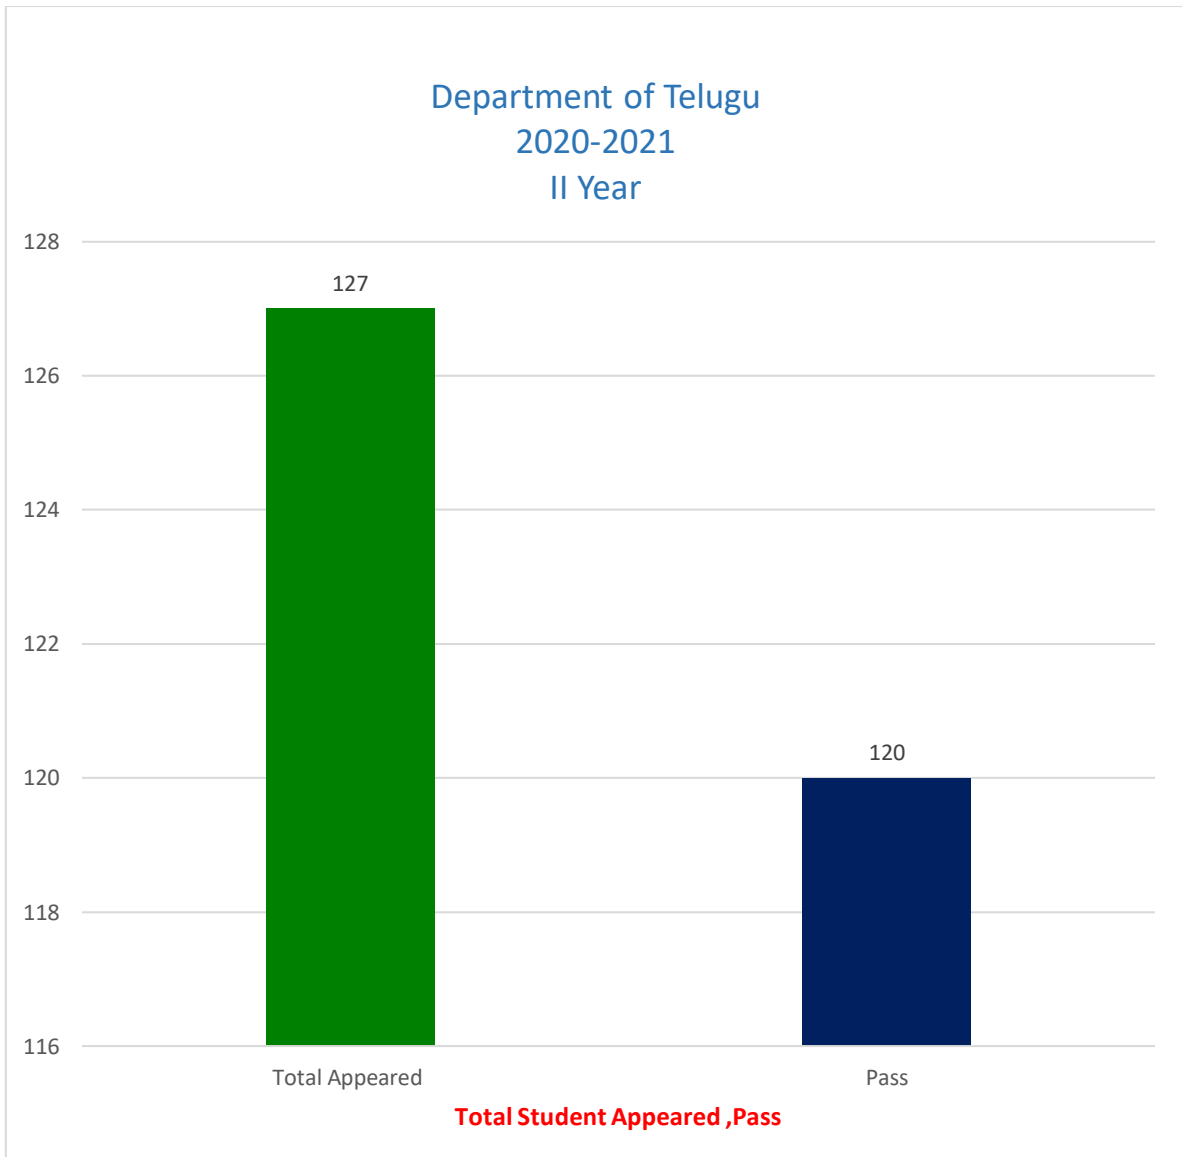

2021-2022		
YEAR	Total Appeared	Pass
I Year	424	328

**DEPARTMENT OF TELUGU**  
**RESULTS ANALYSIS**  
**II YEAR**

<b>2018-2019</b>		
<b>YEAR</b>	<b>Total Appeared</b>	<b>Pass</b>
<b>II Year</b>	169	163

<b>2019-2020</b>		
<b>YEAR</b>	<b>Total Appeared</b>	<b>Pass</b>
<b>II Year</b>	138	135

2020-2021		
YEAR	Total Appeared	Pass
II Year	127	120

2021-2022		
YEAR	Total Appeared	Pass
II Year	207	180