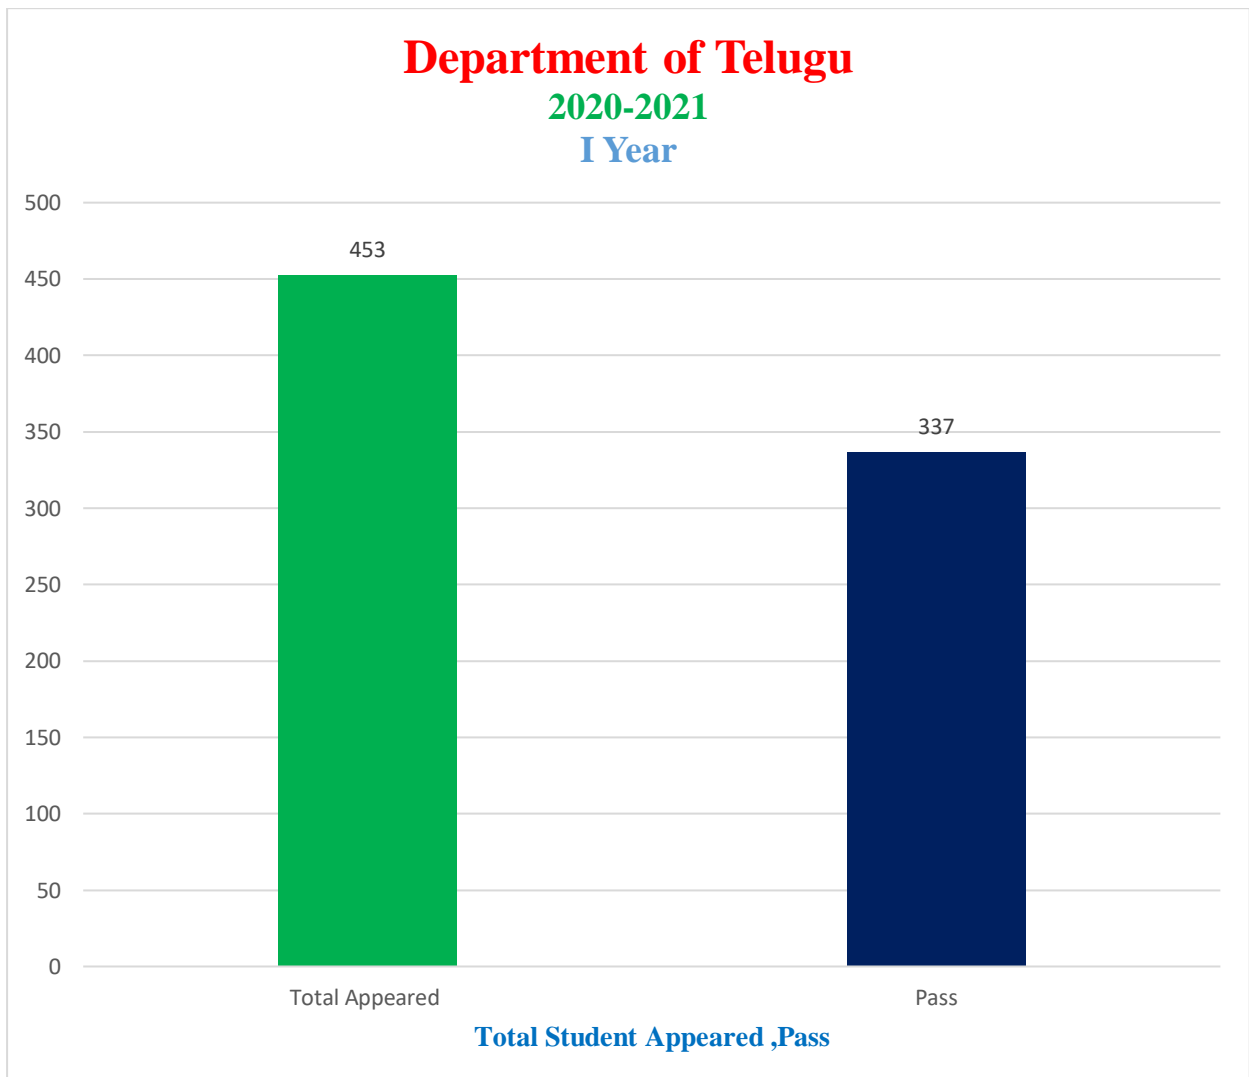

## RESULTS ANALYSIS

---

<b>2018-2019</b>		
<b>YEAR</b>	<b>Total Appeared</b>	<b>Pass</b>
<b>I Year</b>	<b>306</b>	<b>285</b>

2019-2020		
YEAR	Total Appeared	Pass
I Year	268	245

<b>2020-2021</b>		
<b>YEAR</b>	<b>Total Appeared</b>	<b>Pass</b>
<b>I Year</b>	<b>453</b>	<b>337</b>

2021-2022		
YEAR	Total Appeared	Pass
I Year	424	328

**DEPARTMENT OF TELUGU**  
**RESULTS ANALYSIS**  
**II YEAR**

<b>2018-2019</b>		
<b>YEAR</b>	<b>Total Appeared</b>	<b>Pass</b>
<b>II Year</b>	169	163

<b>2019-2020</b>		
<b>YEAR</b>	<b>Total Appeared</b>	<b>Pass</b>
<b>II Year</b>	138	135