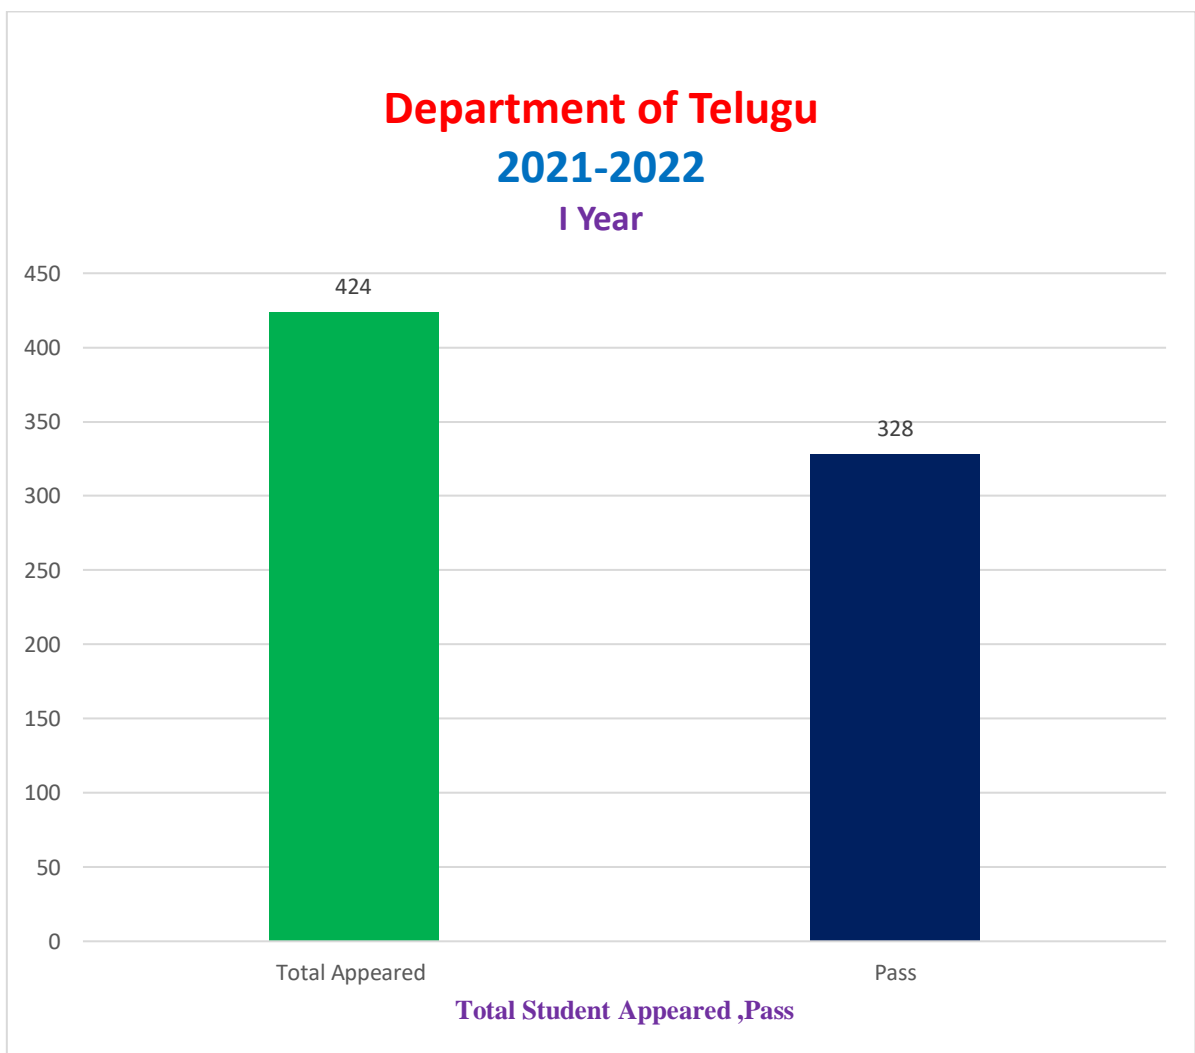

## RESULTS ANALYSIS

---

<b>2018-2019</b>		
<b>YEAR</b>	<b>Total Appeared</b>	<b>Pass</b>
<b>I Year</b>	<b>306</b>	<b>285</b>

2019-2020		
YEAR	Total Appeared	Pass
I Year	268	245

<b>2020-2021</b>		
<b>YEAR</b>	<b>Total Appeared</b>	<b>Pass</b>
<b>I Year</b>	<b>453</b>	<b>337</b>

2021-2022		
YEAR	Total Appeared	Pass
I Year	424	328

**DEPARTMENT OF TELUGU**  
**RESULTS ANALYSIS**  
**II YEAR**

<b>2018-2019</b>		
<b>YEAR</b>	<b>Total Appeared</b>	<b>Pass</b>
<b>II Year</b>	169	163

<b>2019-2020</b>		
<b>YEAR</b>	<b>Total Appeared</b>	<b>Pass</b>
<b>II Year</b>	138	135