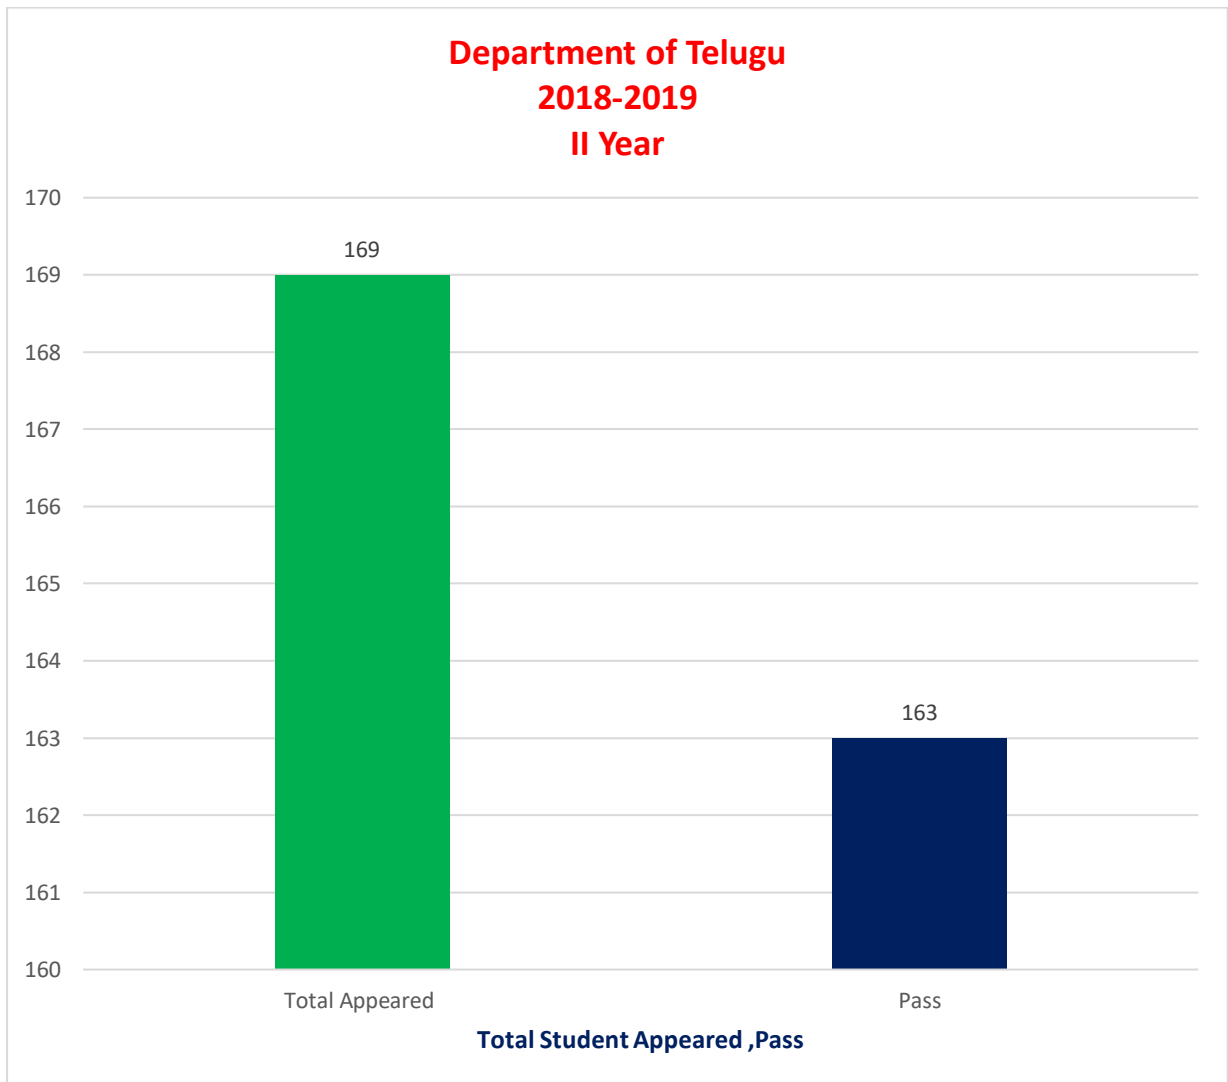

## RESULTS ANALYSIS

---

<b>2018-2019</b>		
<b>YEAR</b>	<b>Total Appeared</b>	<b>Pass</b>
<b>I Year</b>	<b>306</b>	<b>285</b>

2019-2020		
YEAR	Total Appeared	Pass
I Year	268	245

<b>2020-2021</b>		
<b>YEAR</b>	<b>Total Appeared</b>	<b>Pass</b>
<b>I Year</b>	<b>453</b>	<b>337</b>

2021-2022		
YEAR	Total Appeared	Pass
I Year	424	328

**DEPARTMENT OF TELUGU**  
**RESULTS ANALYSIS**  
**II YEAR**

<b>2018-2019</b>		
<b>YEAR</b>	<b>Total Appeared</b>	<b>Pass</b>
<b>II Year</b>	169	163

<b>2019-2020</b>		
<b>YEAR</b>	<b>Total Appeared</b>	<b>Pass</b>
<b>II Year</b>	138	135